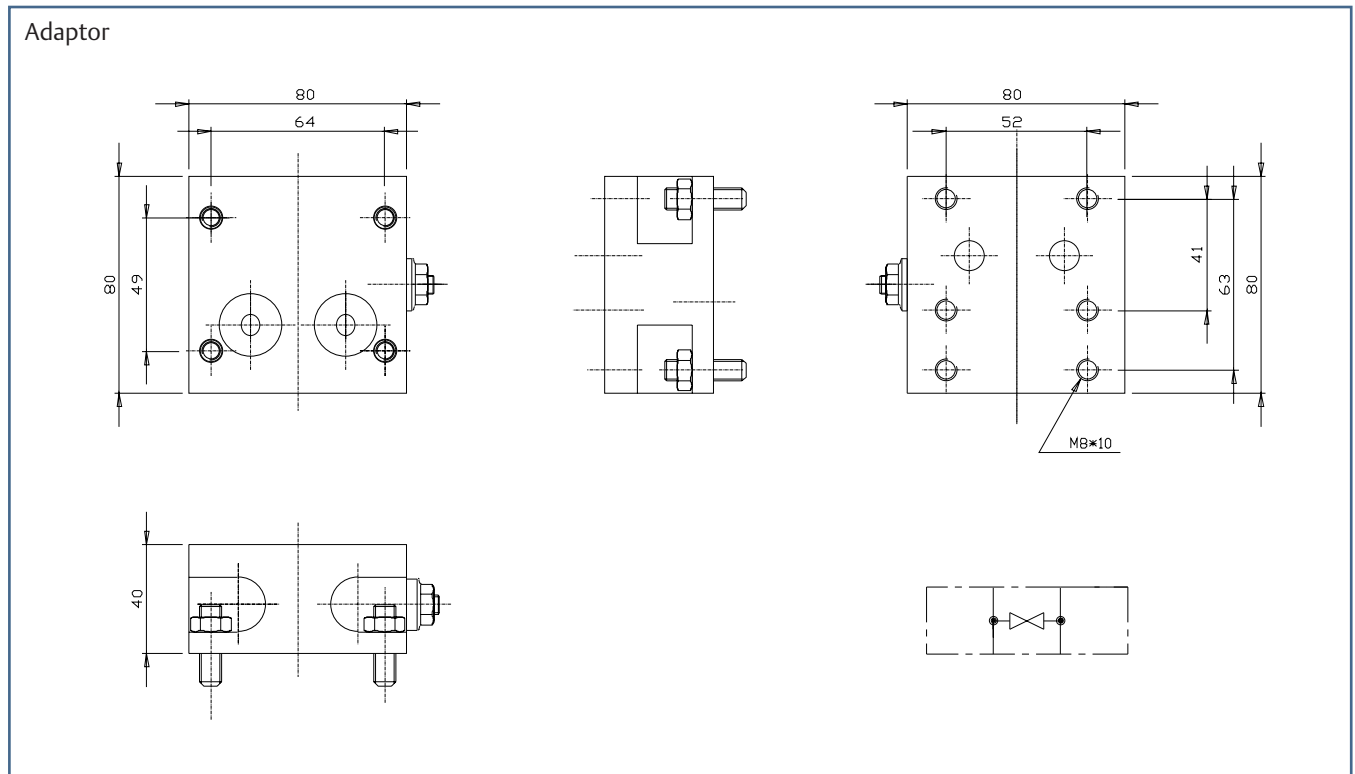

Damcos™ Adaptor

Damcos Adaptor for Control Block System

Presentation

Adaptor BRC/BRCF

To be used when CB or LPU ver. 2 is mounted on old type BRC/
KC actuators.

Main Dimensions

©2018 Emerson. All rights reserved.