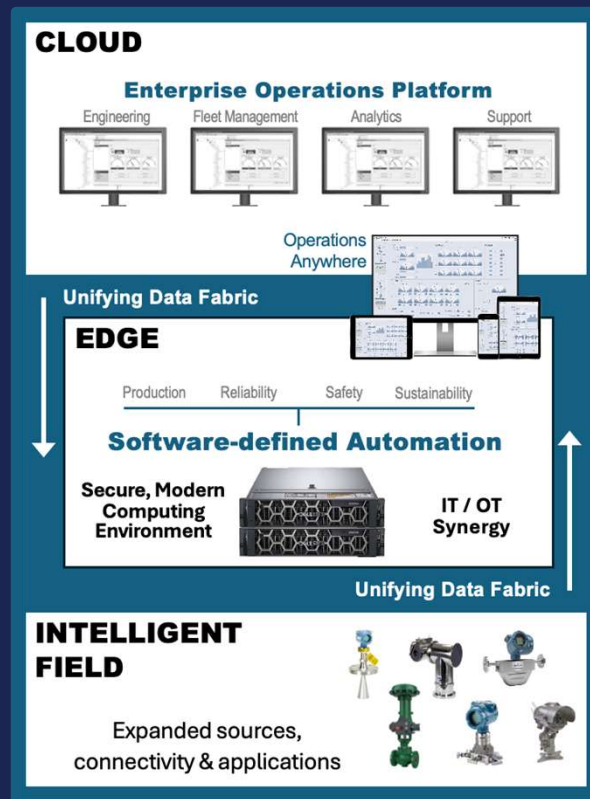

Optimization Software

Control Systems & Software

Software-Defined Infrastructure

Intelligent Field

COMPUTE

Computing environment integrating on-premise, edge and cloud.

SECURE NETWORKING

Infrastructure to connect different OT assets in IT environments.

UNIFIED DATAOPS

AspenTech Inmation Software to provide a single source of contextualized data.

APP CATALOG

Built for agility – orchestrated deployment and scaled buildouts of existing and new, innovative apps.

AI ORCHESTRATION

Facilitate simple, optimized, unlimited integration of AI Agents.

ZERO-TRUST SECURITY

Enterprise Operations Platform is a 5-Year Journey of Incremental Value Creation

Roadmap

FY22

DeltaV HCI