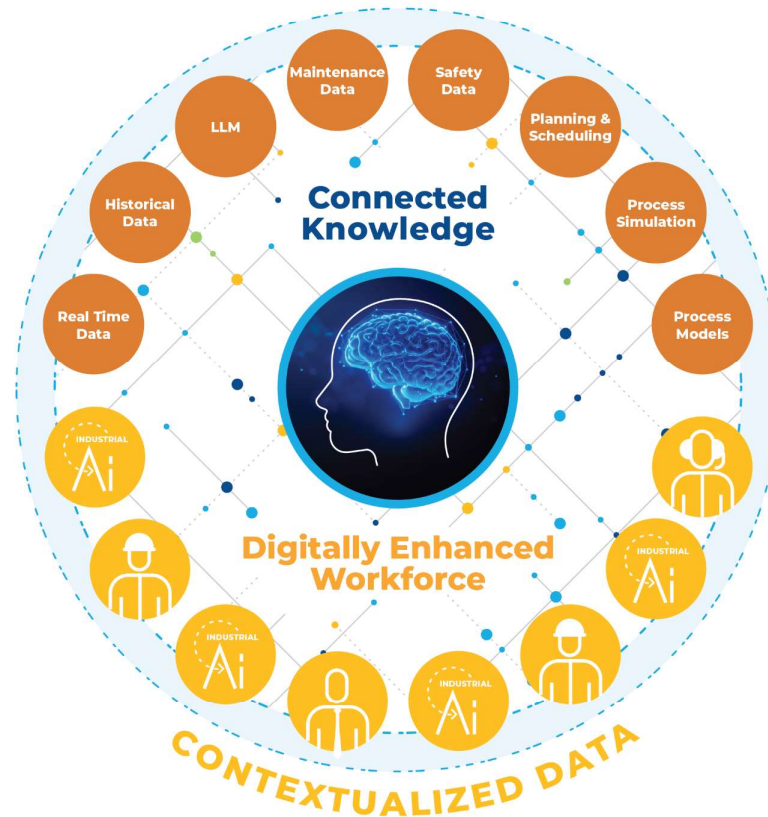

UNIFIED DATAOPS

AspenTech Inmation Software to provide a single source of contextualized data.

APP CATALOG

Built for agility - orchestrated deployment and scaled buildouts of existing and new, innovative apps.

AI ORCHESTRATION

Facilitate simple, optimized, unlimited integration of AI Agents.

ZERO-TRUST SECURITY

DIGITAL INTELLIGENCE

Unlocking deep analytics through connected data

OPTIMIZED AUTONOMOUS OPERATIONS

Going beyond to deliver breakthrough performance

Project Beyond allows you to reach your digital transformation goals by evolving

- | | | |
|--------------------------------|---|-----------------------------|
| Siloed system architectures | > | Cohesive software platform |
| Data islands | > | Unifying data fabric |
| Cybersecurity defense in depth | > | Inherently secure by design |
| Hardware defined | > | Software defined |
| Single site focus | > | Enterprise operations |
| Local operation | > | Operations anywhere |

DeltaV Distributed Control System Evolution

More Flexible Environments Supporting More Adaptable Application Deployment Strategies

Innovation Industrial Data Fabric

Modern data-centric framework

Liberates contextualized data safely, securely and at scale