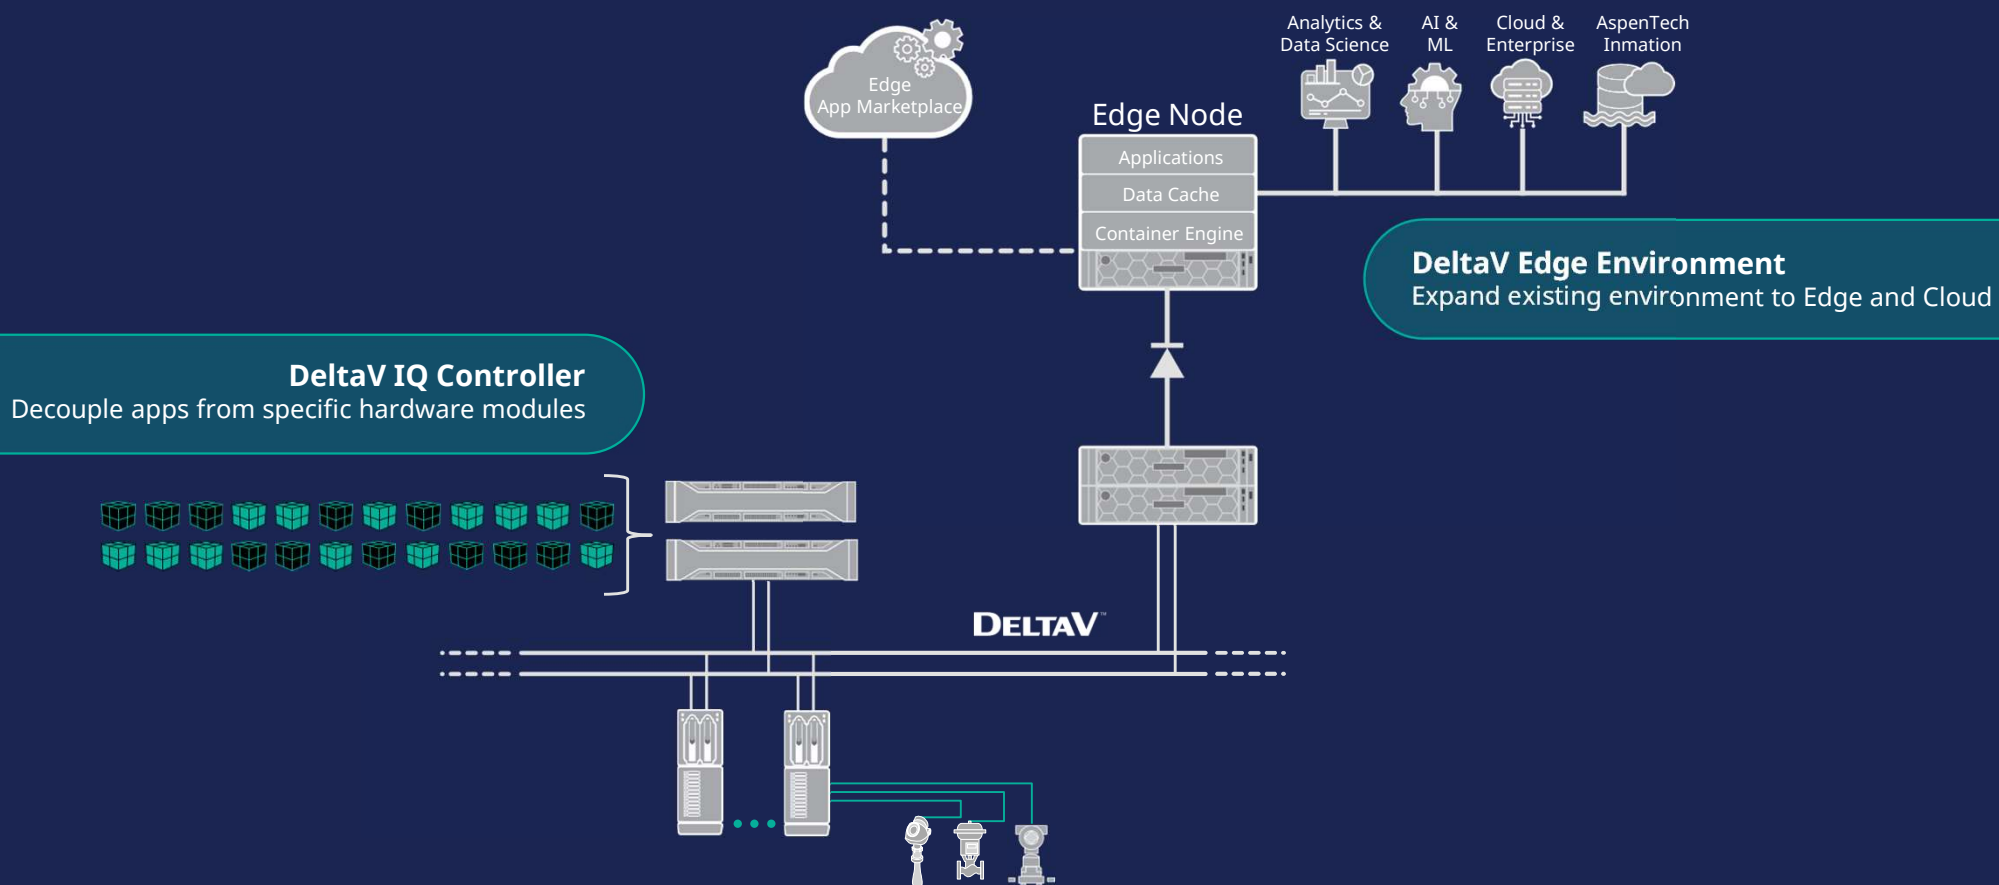

UNIFIED DATAOPS

AspenTech Inmation Software to provide a single source of contextualized data.

APP CATALOG

Built for agility - orchestrated deployment and scaled buildouts of existing and new, innovative apps.

AI ORCHESTRATION

Facilitate simple, optimized, unlimited integration of AI Agents.

ZERO-TRUST SECURITY

DIGITAL INTELLIGENCE

Unlocking deep analytics through connected data

OPTIMIZED AUTONOMOUS OPERATIONS

Going beyond to deliver breakthrough performance

Project Beyond allows you to reach your digital transformation goals by evolving

- | | | |
|--------------------------------|---|-----------------------------|
| Siloed system architectures | > | Cohesive software platform |
| Data islands | > | Unifying data fabric |
| Cybersecurity defense in depth | > | Inherently secure by design |
| Hardware defined | > | Software defined |
| Single site focus | > | Enterprise operations |
| Local operation | > | Operations anywhere |

DeltaV Distributed Control System Evolution

More Flexible Environments Supporting More Adaptable Application Deployment Strategies

Innovation Industrial Data Fabric

Modern data-centric framework

Liberates contextualized data safely, securely and at scale