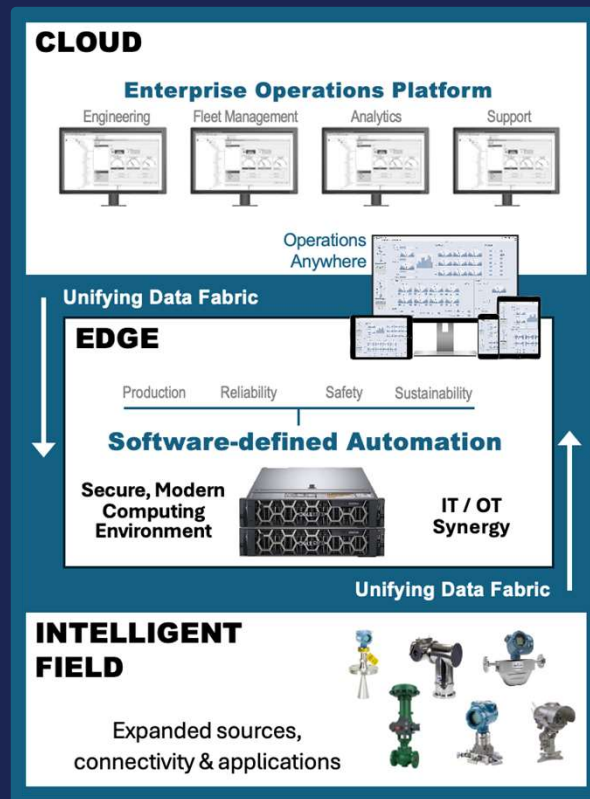

Enterprise Operations Platform is a 5-Year Journey of Incremental Value Creation

Roadmap

FY22

DeltaV HCI

FY23

DeltaV PK Flex
DeltaV IO.Connect

FY24

DeltaV Edge Environment
DeltaV Workflow Management
AspenTech IP.21 Integration

FY25

SW-Defined Controller
Next-gen Guardian
AspenTech Inmation v2

FY26

Cloud Engineering
Secure Communications
CHARM-based APL
Data Fabric