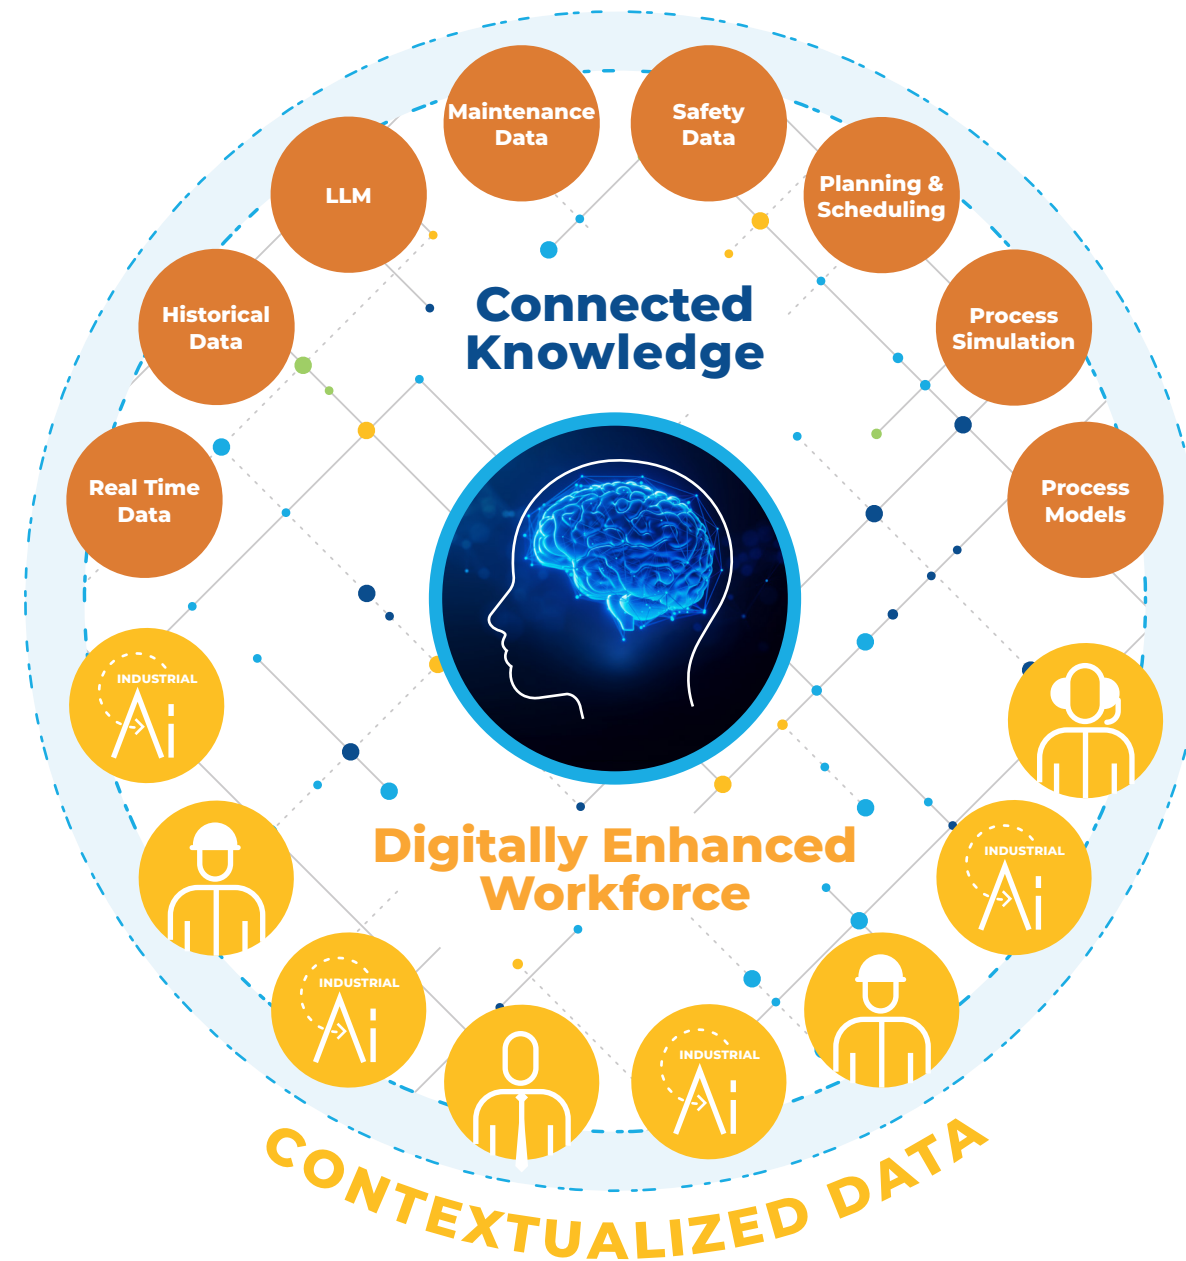

## ENTERPRISE OPERATIONS PLATFORM (EOP)

A software-defined OT-ready digital platform

### AI ORCHESTRATION

Facilitate simple, optimized, unlimited integration of AI Agents.

### ZERO-TRUST SECURITY

## DIGITAL INTELLIGENCE

Unlocking deep analytics through connected data